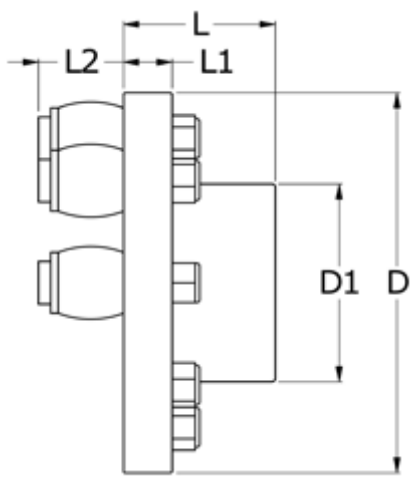

Article number: 330719802

Description: Coupling Rupex size 198
Part 2 (incl. Bolts and rubber elements)

Measures

D	= 198
D1	= 128
L	= 80
L1	= 18
L2	= 40
Max bore	= 80
Torque (N m)	= 1300